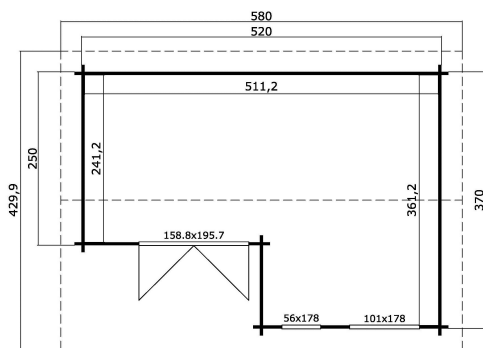

44  
mm

3

10

**PACKAGING: 1 PALLET(S)**

630 x 118 x 66 cm  
1500 kg

EAN 4743329225582

**DIMENSIONS**

Floor area	15.36 m <sup>2</sup>
Roof dimensions	4.30 x 5.80 m
Cubic volume	≈ 35.0 m <sup>3</sup>
Wall height	≈ 2.11 m
Ridge height	≈ 2.51 m
Front overhang	≈ 30 cm

**WINDOWS & DOORS**

1 x Double door (DGP+*)	158.8 x 195.7 cm
1 x Single window open inward (DGP+*)	56.0 x 178.0 cm
1 x Double window fixed (DGP+*)	101.0 x 178.0 cm

\*DGP+: Double Glazed Premium Plus

**ROOF & FLOOR**

Roof boards	18x90 mm
Floor boards	18x90 mm
Roof surface	25.52 m <sup>2</sup>
Roof angle	≈ 12.3 °
Treated Bearers	45x45 mm

\* Optional roof covering available