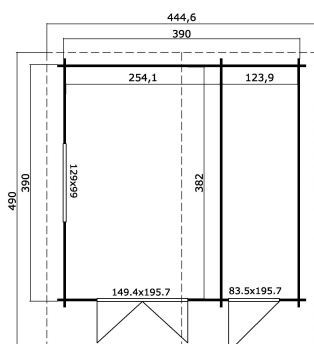

-  40 mm
-  2
-  9
-  **5 YEARS**

PACKAGING: 1 PALLET(S)

630 x 118 x 64 cm
1292 kg

EAN 4743329224950

DIMENSIONS

Floor area	14.59 m ²
Roof dimensions	4.45 x 4.90 m
Cubic volume	≈ 33.69 m ³
Wall height	≈ 2.05 m
Ridge height	≈ 2.56 m
Front overhang	≈ 80 cm

WINDOWS & DOORS

1 x Double door (SGC*)	149.4 x 195.7 cm
1 x Single door (TC*)	83.5 x 195.7 cm
1 x Double window open inward (SGC*)	129.0 x 99.0 cm

*SGC: Single Glazed Classic

*TC: Solid Wood Classic

ROOF & FLOOR

Roof boards	18x90 mm
Floor boards	18x90 mm
Roof surface	22.54 m ²
Roof angle	≈ 14.9 °
Treated Bearers	70x45 mm

* Optional roof covering available